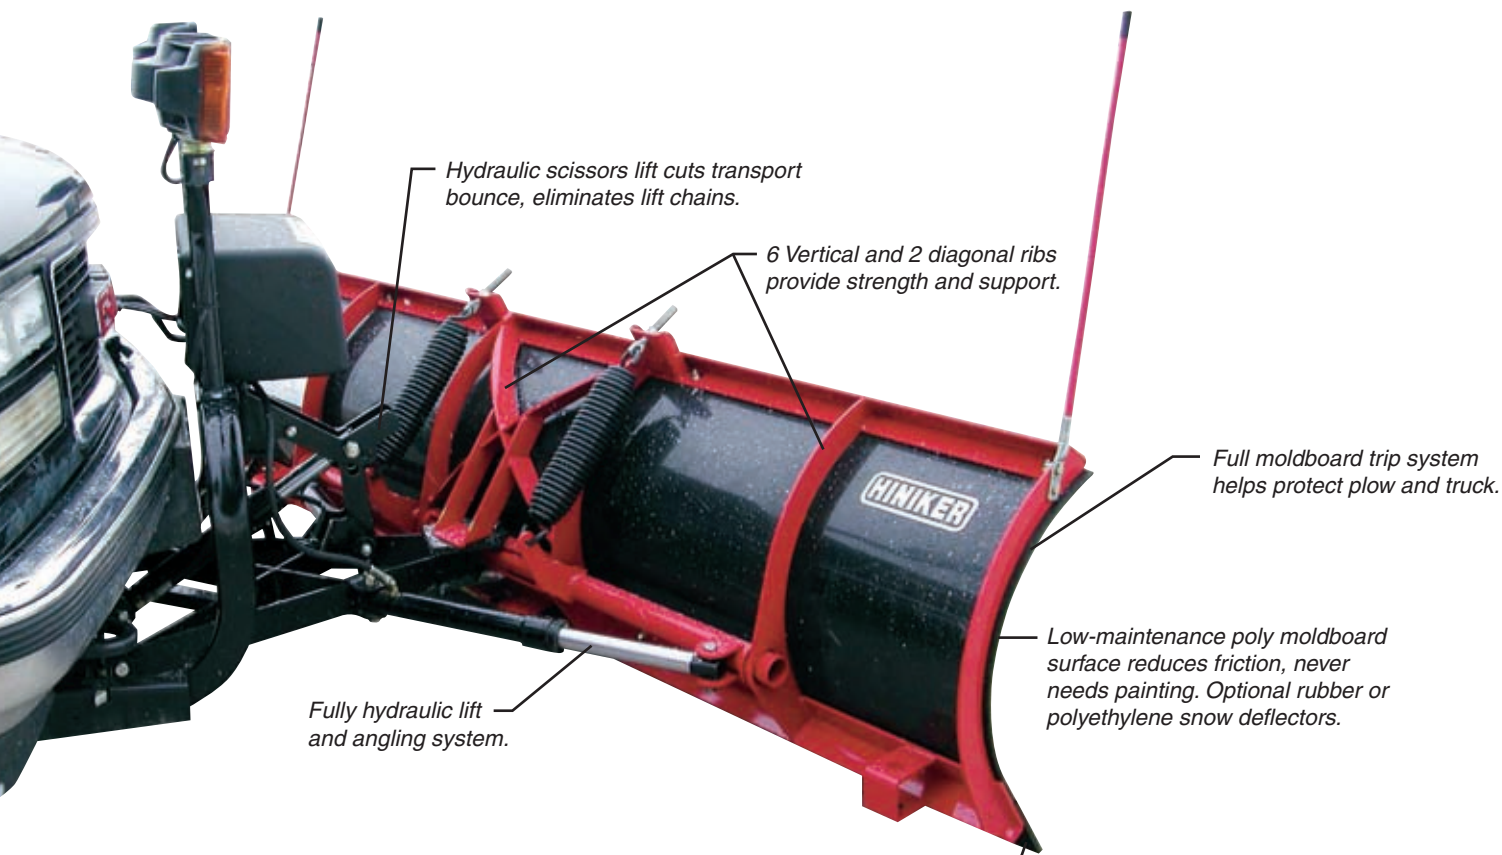

HINIKER HOMEOWNER POLY SNOWPLOW

Hydraulic scissors lift cuts transport bounce, eliminates lift chains.

6 Vertical and 2 diagonal ribs provide strength and support.

Full moldboard trip system helps protect plow and truck.

Low-maintenance poly moldboard surface reduces friction, never needs painting. Optional rubber or polyethylene snow deflectors.

Fully hydraulic lift and angling system.

$\frac{3}{8}$ " x 6" high-carbon steel replaceable cutting edge.