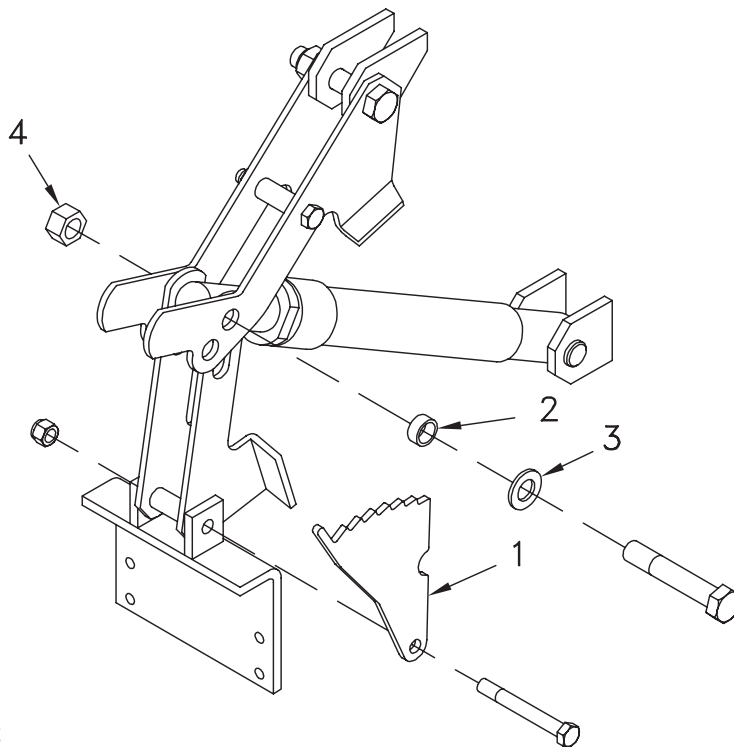

TOOLS, PAINT AND ACCESSORIES

CINCH STRAP KIT

DWG. NO. 6532

REF. NO.	PART NUMBER	DESCRIPTION	QTY.	REF. NO.	PART NUMBER	DESCRIPTION	QTY.
1	25012670	Cinch Strap Kit	1				

STOP PLATE KIT

25011986 Stop Plate Kit

DWG. NO. 5887

REF. NO.	PART NUMBER	DESCRIPTION	QTY.	REF. NO.	PART NUMBER	DESCRIPTION	QTY.
1	25011984	Stop Plate	1	3	033-12013	SAE Flat Washer 3/4 Inch	1
2	25011885	Bushing	1	4	951-005-037	Lock Nut 3/4-10 2-Way	1