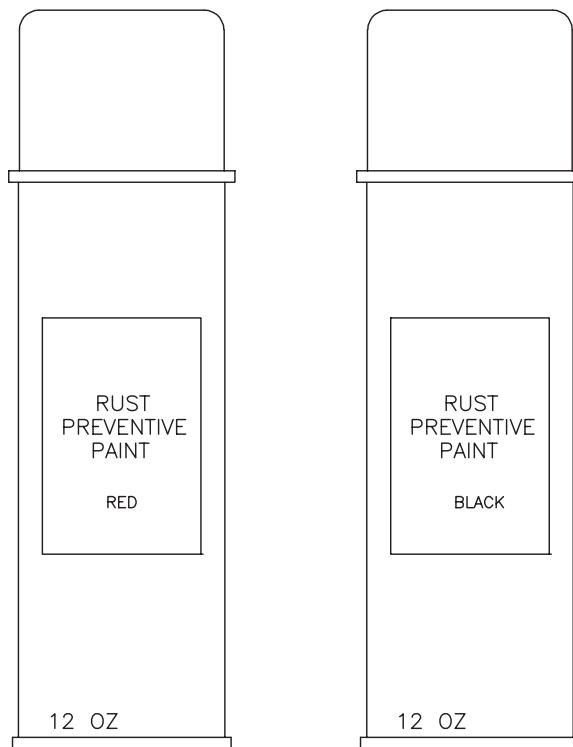

TOUCH UP PAINT

DWG. NO. 5737

REF. NO.	PART NUMBER	DESCRIPTION	QTY.	REF. NO.	PART NUMBER	DESCRIPTION	QTY.
1	921-001-416	Red Touch Up Paint	1	2	921-001-414	Black Touch Up Paint	1