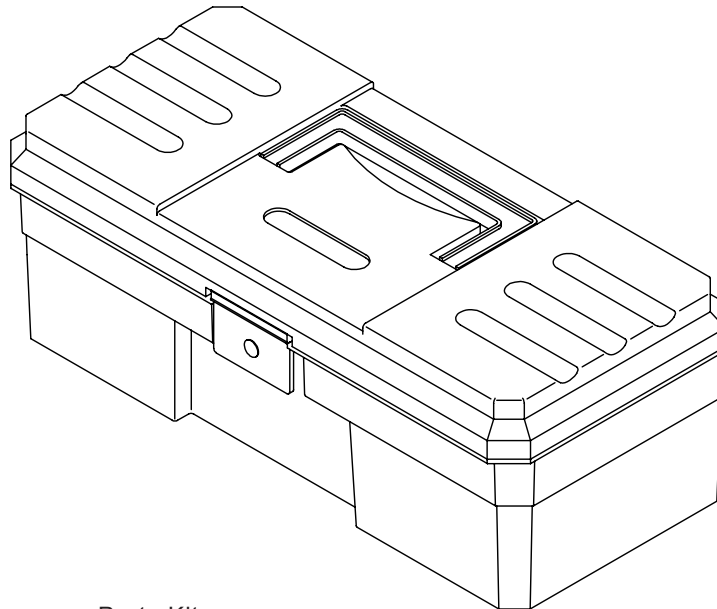

FLEX STAND KIT

DWG 4212

REF. NO.	PART NUMBER	DESCRIPTION	QTY.	REF. NO.	PART NUMBER	DESCRIPTION	QTY.
1	25010954	Flex Stand Kit	1				

HYDRAULIC OIL

DWG. NO. 5687

REF. NO.	PART NUMBER	DESCRIPTION	QTY.	REF. NO.	PART NUMBER	DESCRIPTION	QTY.
1	25011320	1 Quart Hydraulic Fluid	A/R		25012812	1 Gallon Hydraulic Fluid	A/R
	25011321	1 Case Hydraulic Fluid - Quarts	A/R		25012813	1 Case Hydraulic Fluid - Gallons	A/R

SNOW PLOW EMERGENCY PARTS KIT

25011819 Snowplow Emergency Parts Kit

DWG. NO. 5688

REF. NO.	PART NUMBER	DESCRIPTION	QTY.	REF. NO.	PART NUMBER	DESCRIPTION	QTY.
1	25010797	Tab Lock Pin	1	6	38350010	Relay, 40A, 12V	1
2	25011320	1 Quart Hydraulic Fluid	1	7	38813073	14" Ground Wire	1
3	25011667	Coil Assembly 16W 10V	1	8	703-00209	Klik Pin	1
4	25011818	Toolbox	1	9	957-021-000	Hydraulic Hose 1/4 x 66"	1
5	367-001-011	Cable Tie 14 Inch	5				