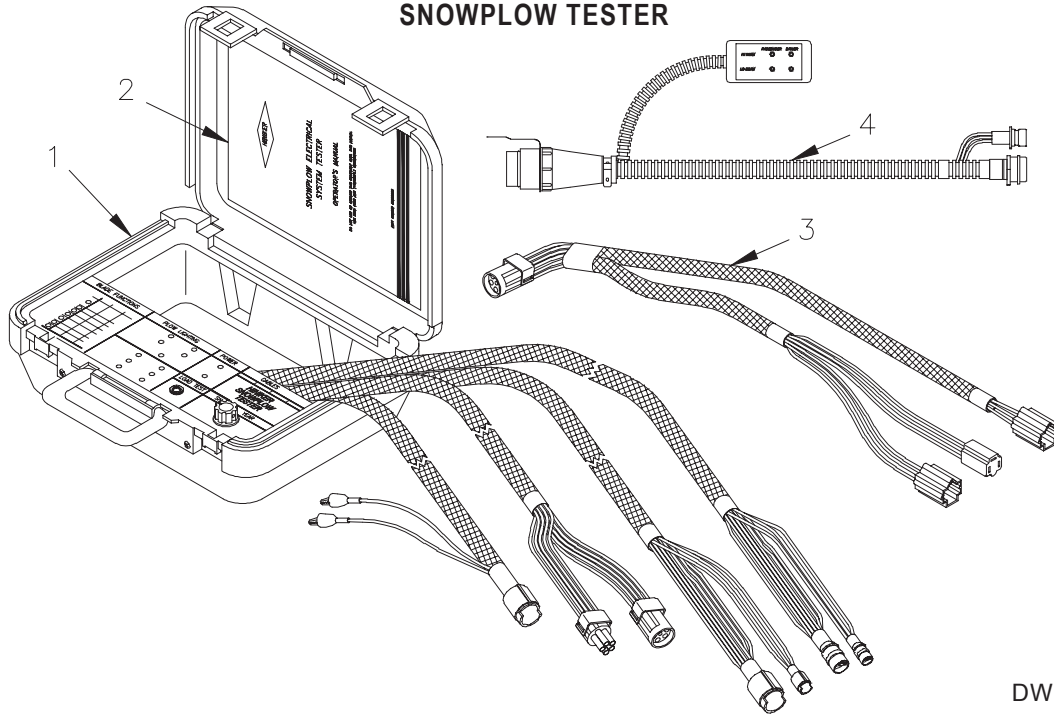

TOOLS, PAINT AND ACCESSORIES

SNOWPLOW TESTER

DWG. NO. 5715

REF. NO.	PART NUMBER	DESCRIPTION	QTY.	REF. NO.	PART NUMBER	DESCRIPTION	QTY.
1	36014014	Snowplow Tester (Includes Manual & Adapter)	1	3	38813062	Cable Tester Adapter	1
2	39300022	Snowplow Test Manual	1	4	38813105	Snowplow Tester CPC Adapter	1