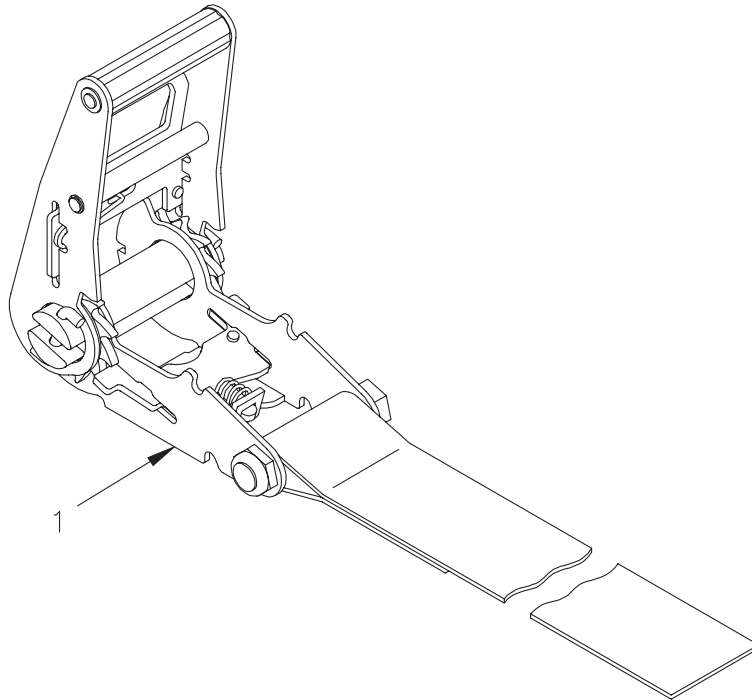

REF. NO.	PART NUMBER	DESCRIPTION	QTY.	REF. NO.	PART NUMBER	DESCRIPTION	QTY.
1	25010552	Drill Bit Extension Assembly (Used With Ford Mount Kit 25010958)	1				

SPRING COMPRESSOR SERVICE KIT

DWG. NO. 6626

REF. NO.	PART NUMBER	DESCRIPTION	QTY.	REF. NO.	PART NUMBER	DESCRIPTION	QTY.
1	25011496	Spring Compressor Service Kit (Includes Items 2 & 3)	1	3	25012772	RH Bottom Link, V-Plow	1
2	25012773	LH Bottom Link, V-Plow	1				

TOOLS, PAINT AND ACCESSORIES

CINCH STRAP KIT

DWG. NO. 6532

REF. NO.	PART NUMBER	DESCRIPTION	QTY.	REF. NO.	PART NUMBER	DESCRIPTION	QTY.
1	25012670	Cinch Strap Kit	1				

STOP PLATE KIT

25011986 Stop Plate Kit

DWG. NO. 5887

REF. NO.	PART NUMBER	DESCRIPTION	QTY.	REF. NO.	PART NUMBER	DESCRIPTION	QTY.
1	25011984	Stop Plate	1	3	033-12013	SAE Flat Washer 3/4 Inch	1
2	25011885	Bushing	1	4	951-005-037	Lock Nut 3/4-10 2-Way	1