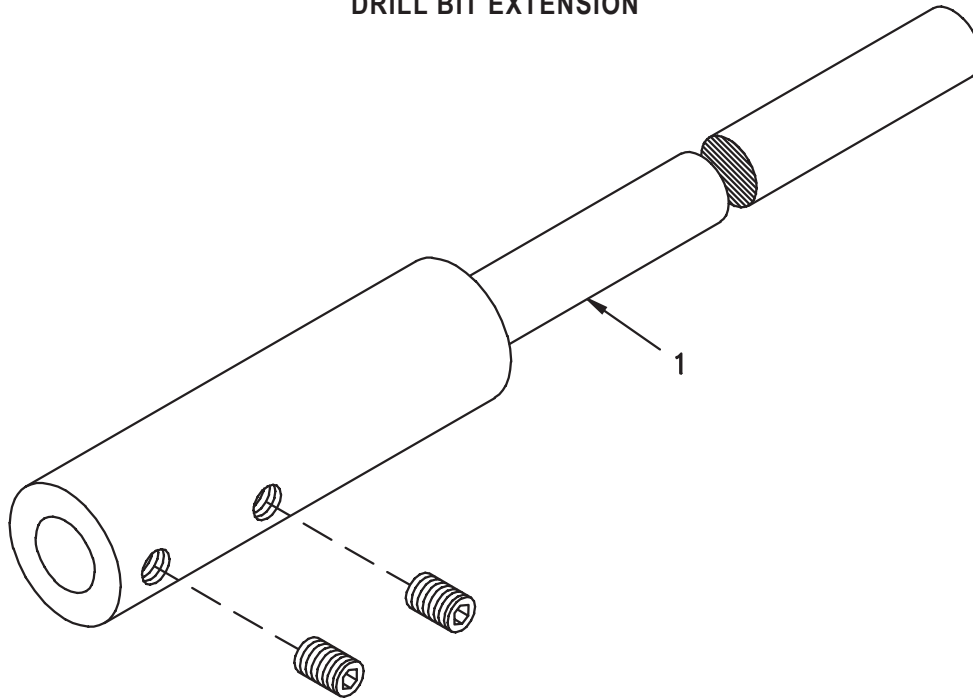

DRILL BIT EXTENSION

DWG. NO. 5744

REF. NO.	PART NUMBER	DESCRIPTION	QTY.	REF. NO.	PART NUMBER	DESCRIPTION	QTY.
1	25010552	Drill Bit Extension Assembly (Used With Ford Mount Kit 25010958)	1