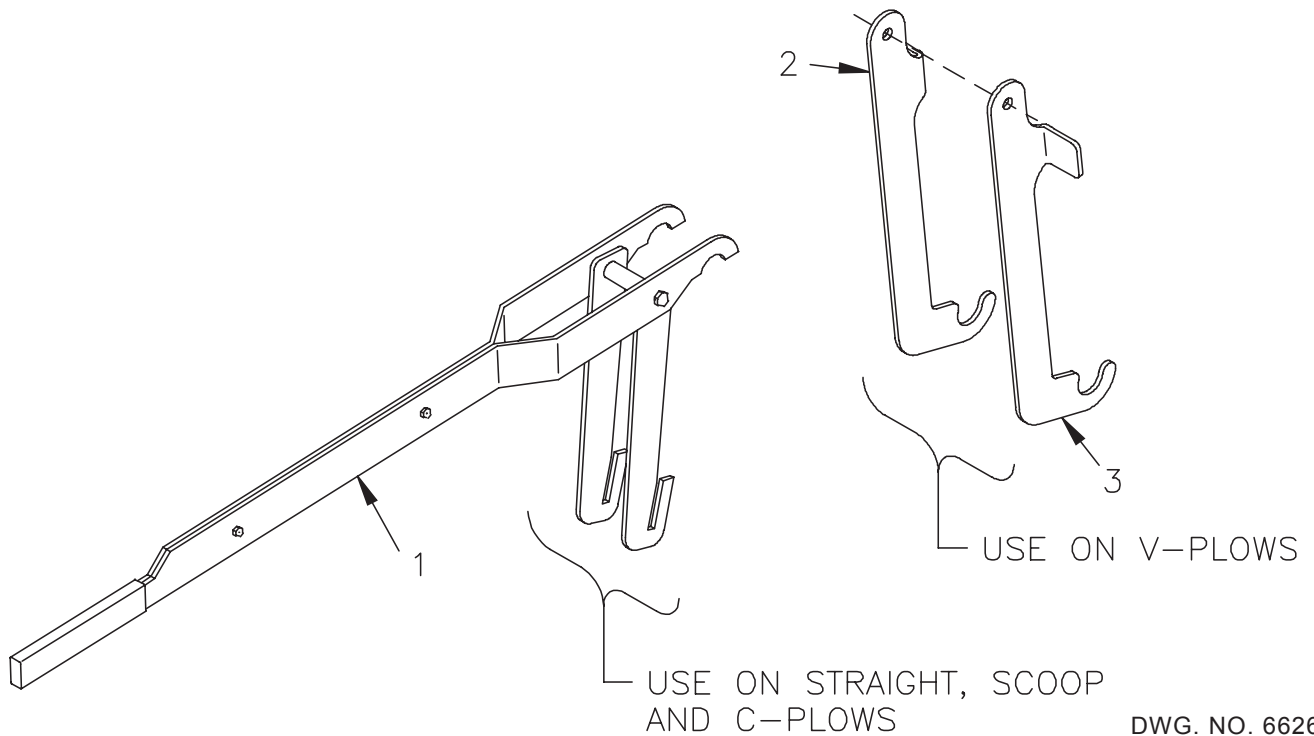

SPRING COMPRESSOR SERVICE KIT

DWG. NO. 6626

REF. NO.	PART NUMBER	DESCRIPTION	QTY.	REF. NO.	PART NUMBER	DESCRIPTION	QTY.
1	25011496	Spring Compressor Service Kit (Includes Items 2 & 3)	1	3	25012772	RH Bottom Link, V-Plow	1
2	25012773	LH Bottom Link, V-Plow	1