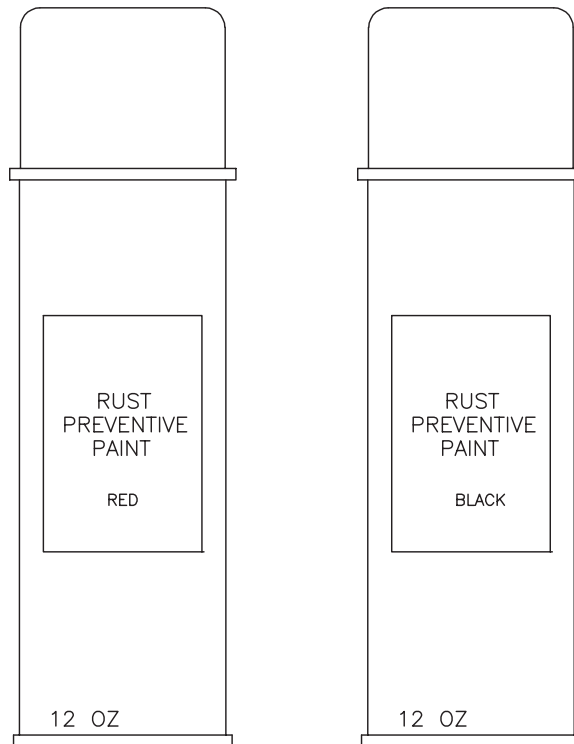

SECTION 5

TOOLS AND PAINT

PAGE 2

SPRING COMPRESSOR SERVICE KIT
TOUCH UP PAINT

SKID STEER SNOWPLOW ACCESSORIES

SPRING COMPRESSOR SERVICE KIT

DWG. NO. 6626

SEC 5

REF. NO.	PART NUMBER	DESCRIPTION	QTY.	REF. NO.	PART NUMBER	DESCRIPTION	QTY.
1	25011496	Spring Compressor Service Kit	1	3	2502772	RH Bottom Link, V-Plow	1
2	25012773	LH Bottom Link, V-Plow	1				

TOUCH UP PAINT

DWG. NO. 5737

REF. NO.	PART NUMBER	DESCRIPTION	QTY.	REF. NO.	PART NUMBER	DESCRIPTION	QTY.
1	921-001-416	Red Touch Up Paint	1	2	921-001-414	Black Touch Up Paint	1