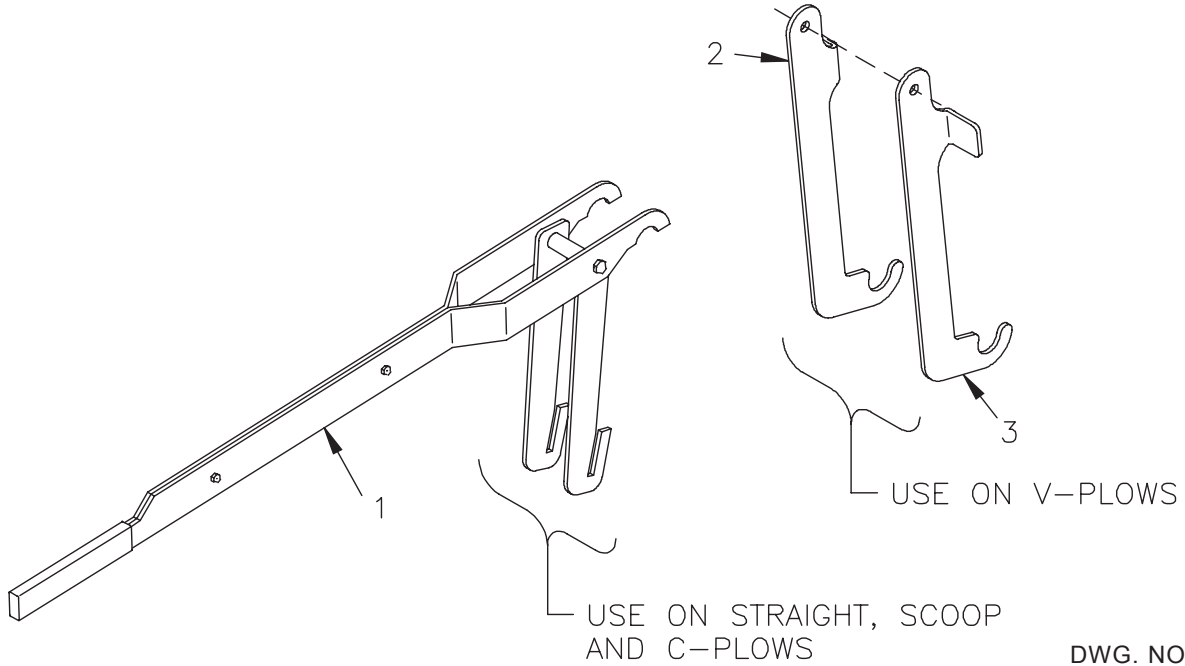

SECTION 5

TOOLS AND PAINT

PAGE 2

SPRING COMPRESSOR SERVICE KIT
TOUCH UP PAINT

SKID STEER SNOWPLOW ACCESSORIES

SPRING COMPRESSOR SERVICE KIT

DWG. NO. 6626

SEC 5

REF. NO.	PART NUMBER	DESCRIPTION	QTY.	REF. NO.	PART NUMBER	DESCRIPTION	QTY.
1	25011496	Spring Compressor Service Kit	1	3	2502772	RH Bottom Link, V-Plow	1
2	25012773	LH Bottom Link, V-Plow	1				

TOUCH UP PAINT

DWG. NO. 5737

REF. NO.	PART NUMBER	DESCRIPTION	QTY.	REF. NO.	PART NUMBER	DESCRIPTION	QTY.
1	921-001-416	Red Touch Up Paint	1	2	921-001-414	Black Touch Up Paint	1